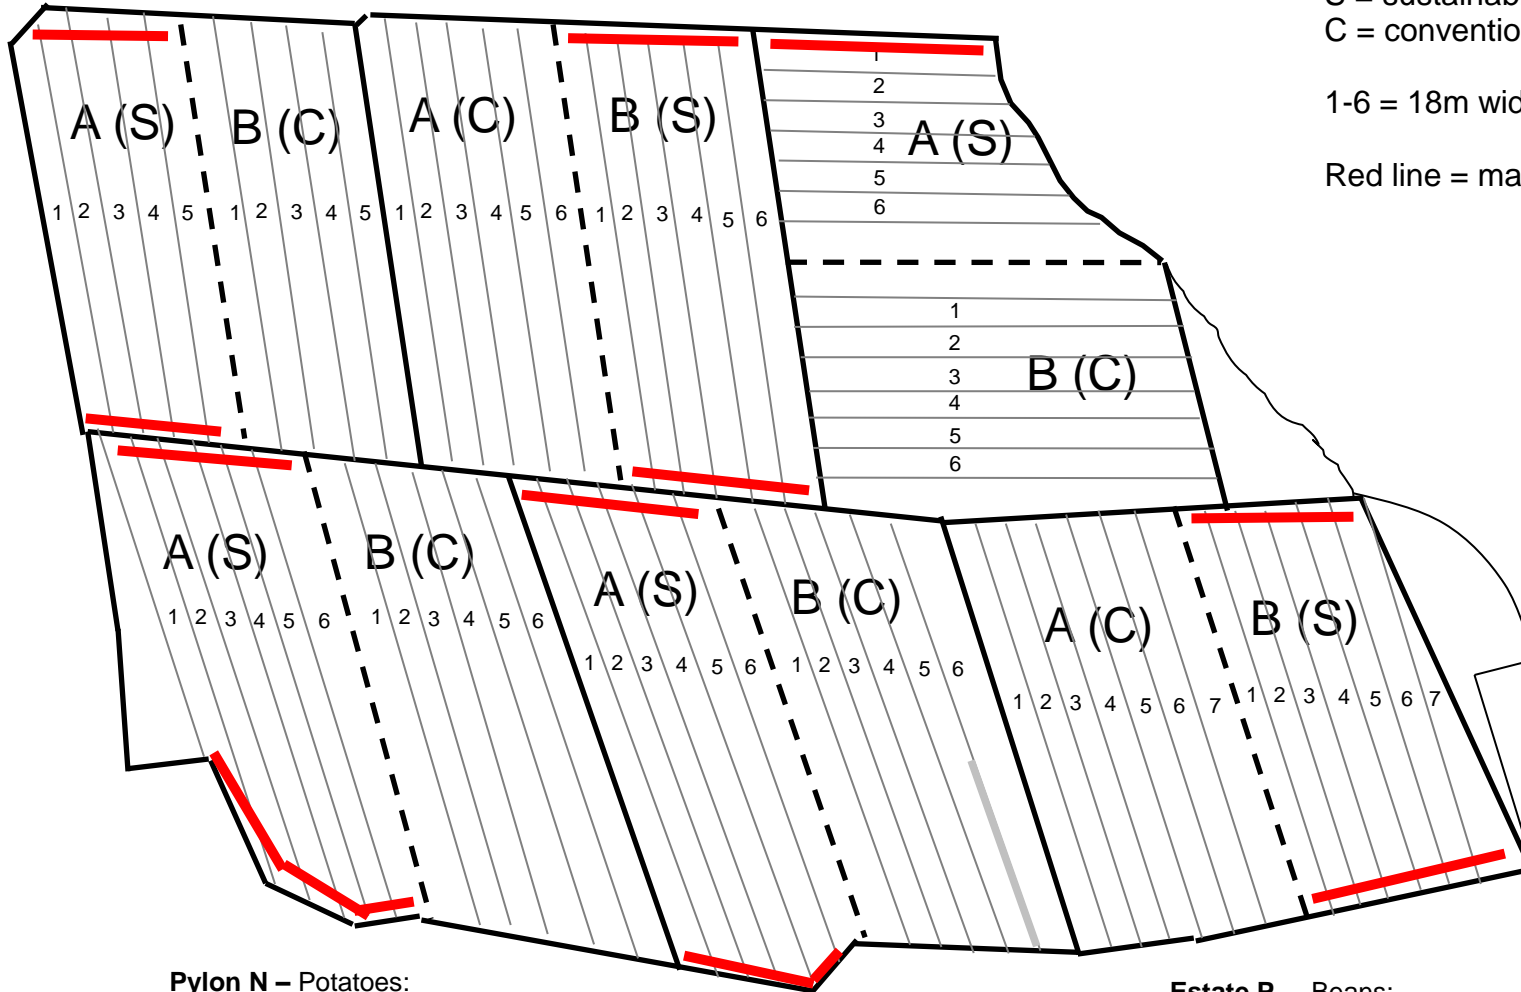

**Road K - Winter barley**

1. Retriever
2. Cassata
3. Cassata
4. Saffron
5. 3 component mix

**Middle East L- Winter OSR**

1. Catana
2. Catana
3. Cracker
4. Cracker
5. Excalibur
6. Excalibur

**Den South M - Spring barley**

1. Optic
2. Optic
3. Westminster
4. Concerto
5. Waggon
6. mix

S = sustainable cropping system  
 C = conventional cropping system

1-6 = 18m wide strips for each crop cultivar

Red line = margin sown with wildflower mix