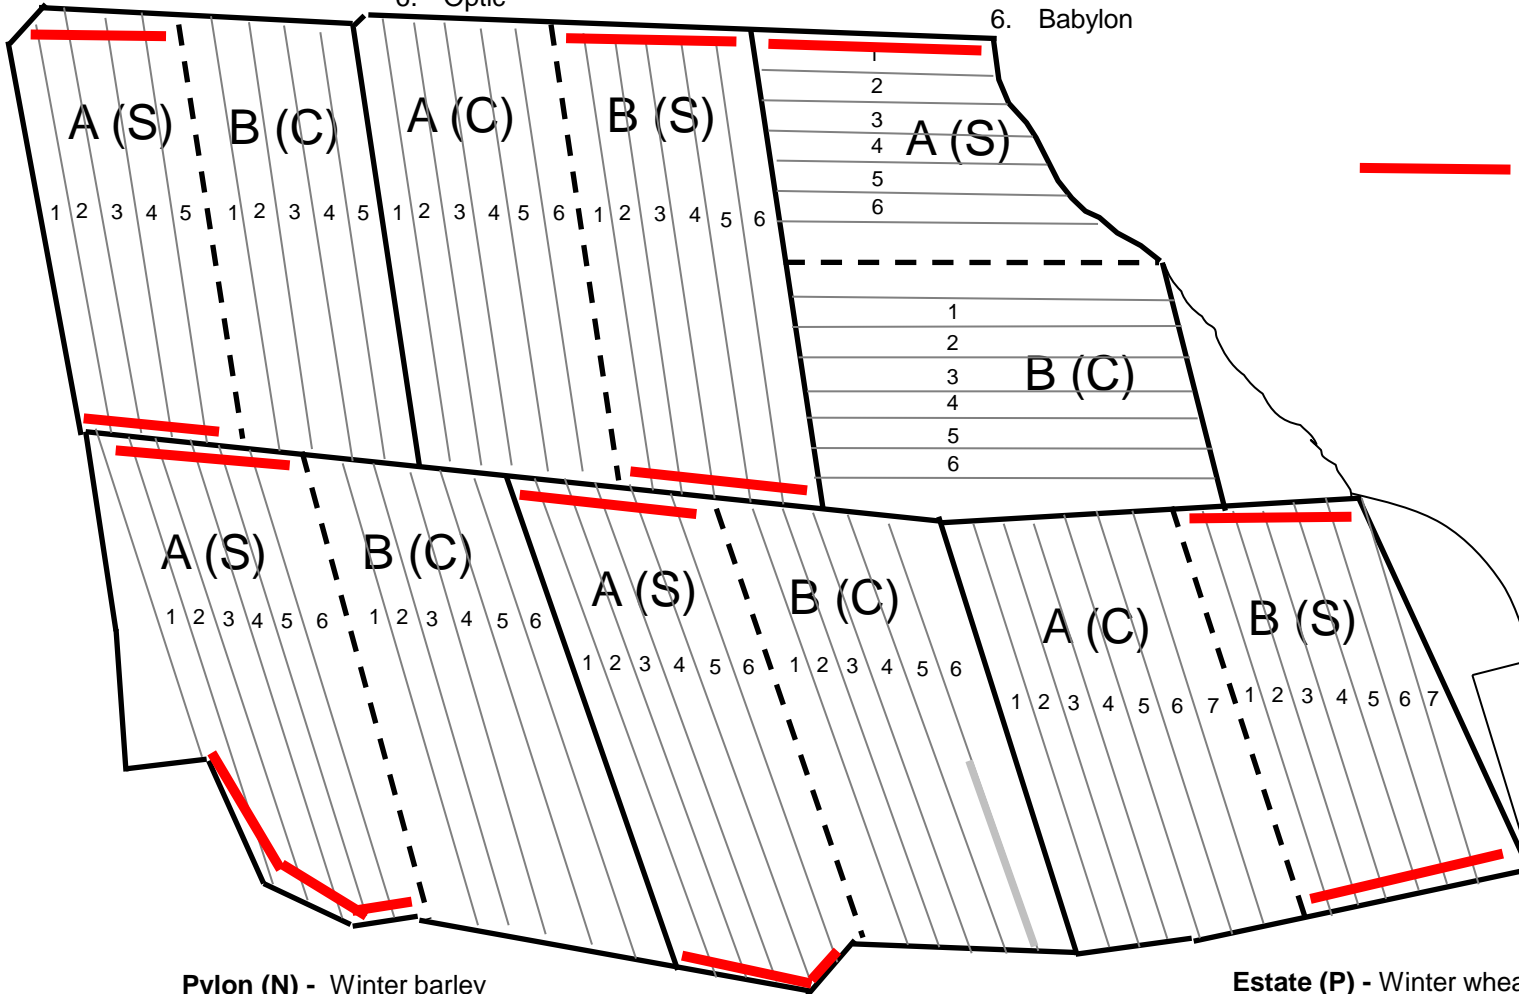

Road K – Winter OSR

- 1. Excaliber
- 2. Cracker
- 3. Cracker
- 4. Catana
- 5. Catana

Middle East (L) - Spring barley

- 1. 4 component mix
- 2. Waggon
- 3. Concerto
- 4. Westminster
- 5. Optic
- 6. Optic

Den South (M) – Beans:

- 1. Fuego
- 2. Fuego
- 3. Pyramid
- 4. Fanfare
- 5. Boxer
- 6. Babylon

Margins for re-sowing
with wildflower mix in
spring 2015

Pylon (N) - Winter barley

- 1. Mix
- 2. Saffron
- 3. Sequel
- 4. Cassata
- 5. Retriever
- 6. Retriever

Kennels (O) – Potatoes:

- 1. Lady Balfour
- 2. Lady balfour
- 3. Vales Sovereign
- 4. Cabaret
- 5. Maris piper
- 6. Maris piper

Estate (P) - Winter wheat:

- 1. Viscount
- 2. Beluga
- 3. Istabraq
- 4. Alchemy
- 5. Alchemy
- 6. Consort
- 7. consort